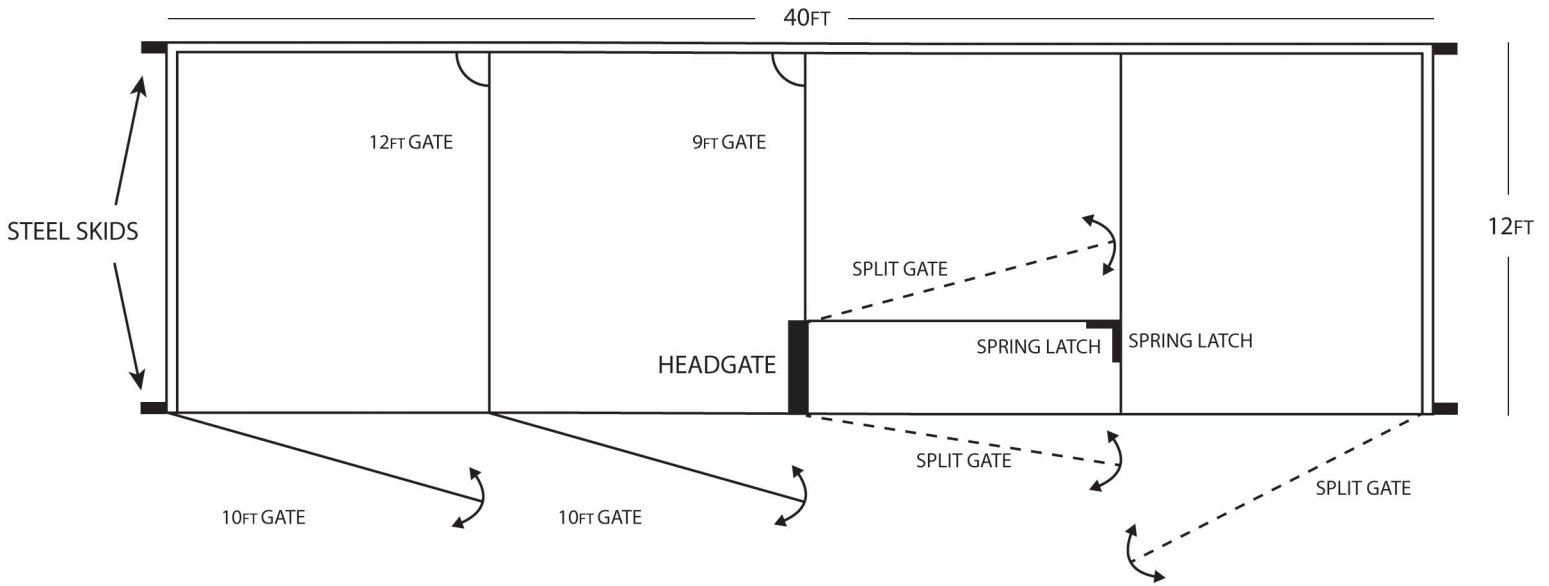

GOBOB

40 FOOT CALVING SHED

SETUP ALSO AVAILABLE IN 24FT & 36FT

40FT x 12FT CALVING SHELTER WITH HEADGATE