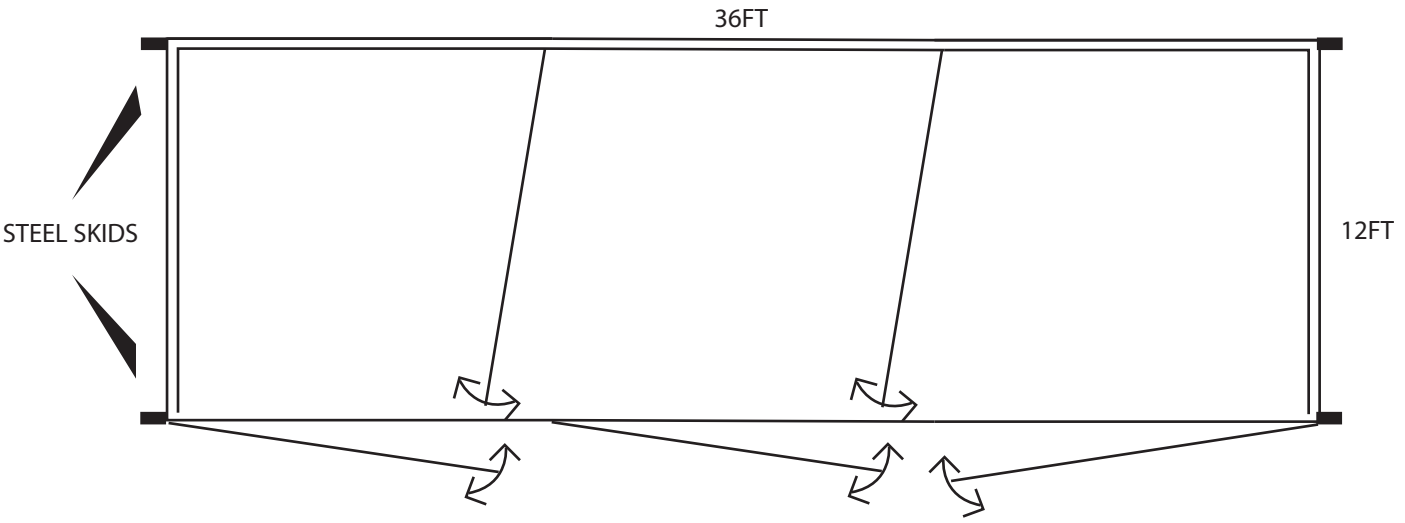

12FT X 12FT LIVESTOCK SHELTER WITH OPTIONAL GATE

12FT X 24FT LIVESTOCK SHELTER WITH OPTIONAL GATES

12FT X 36FT LIVESTOCK SHELTER WITH OPTIONAL GATES