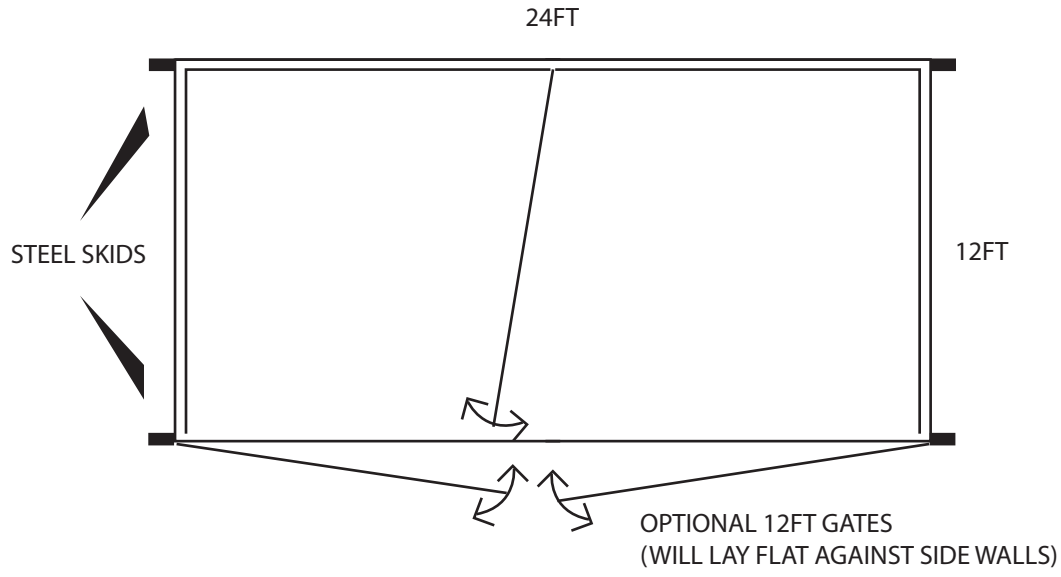

12FT X 12FT LIVESTOCK SHELTER WITH OPTIONAL GATE

12FT X 24FT LIVESTOCK SHELTER WITH OPTIONAL GATES

12FT X 36FT LIVESTOCK SHELTER WITH OPTIONAL GATES