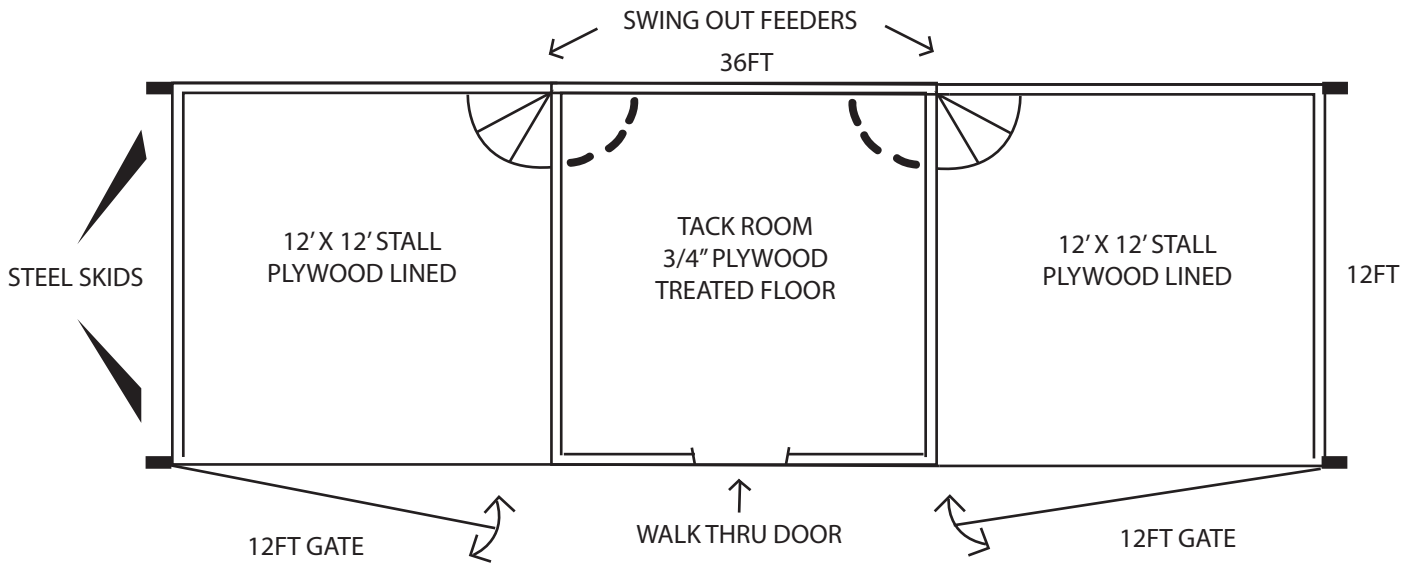

12FT X 36FT CALVING SHED
 (SAME CONFIGURATION MAY BE USED IN OUR 12FT X 24FT)

12' X 36' HORSE BARN WITH TACK ROOM
 TACK ROOM MAY BE INSTALLED IN ANY OF OUR BUILDINGS